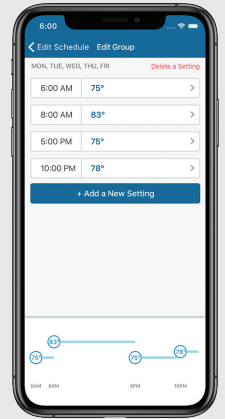

Model	Program Options			Max Stages Heat/Cool		Applications				Power Source		Selectable Performance Features						Comfort & Convenience Features								
	Model Number	Wi-Fi Control/Smart Home Qualified	7 Day	Non-Programmable	Conventional	Heat Pump	Gas/Oil/Electric	3 Wire Zone	Millivolt	PTAC Compatible	Battery	Hardwired (24V)	Auto Changerover	Circulating Fan	EMR/ Early Start Program	Temperature Limits	Humidity Control	Dual Fuel Control	Remote Sensor	Filter Change Reminder	Auto DST Adjust	Keypad Lockout	Cont. back/low w/ Common	Permanent Memory	Usage Reports	Energy Star Certified
1F87U-42WF	•	•	•	2/2	4/2	•			•	•	•	•	•	•	•	•	•	•		•	•	•	•	•	•	•

TERMINAL DESIGNATIONS

#Thermostat has internal jumper on RC and RH. On two transformer systems, clip red jumper wire on thermostat.